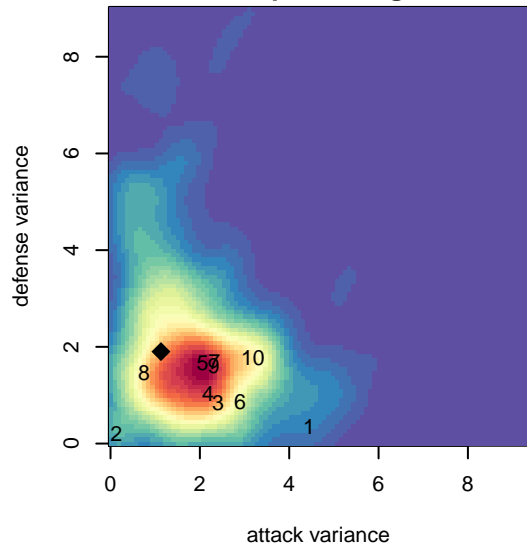

# LYS Fire Storm G05

, OR  
 G05 total strength=487  
 attack=0.43 defense=0.26  
 fall league = PTT G05 Div 2 Red  
 spr league = Spr OYS G05 Div 2 Red

alt names used:  
 LYS 05G Fire Storm  
 LYS FIRE STORM  
 LYS 05G Fire Storm  
 LYS 05G Fire Storm

Venues played:  
 2016 PCU Summer Classic U12 Bronze  
 2016 PTT G05 Division 2 Red  
 2016 OYS Founders Cup G05  
 2016 Spr OYS G05 Division 2 Red

**LYS Fire Storm G05**  
 Dots are actual minus expected GF (blue circles) and GA (red triangles).  
 Blue line is smoothed change in attack strength. Red is smoothed change in defense strength.

**attack and defense variance (black dot)  
relative to other teams  
and top 10 in region**

**attack and defense rating  
relative to others at age  
and all opponents in last 13 months**

**Performance relative to 13 month average**