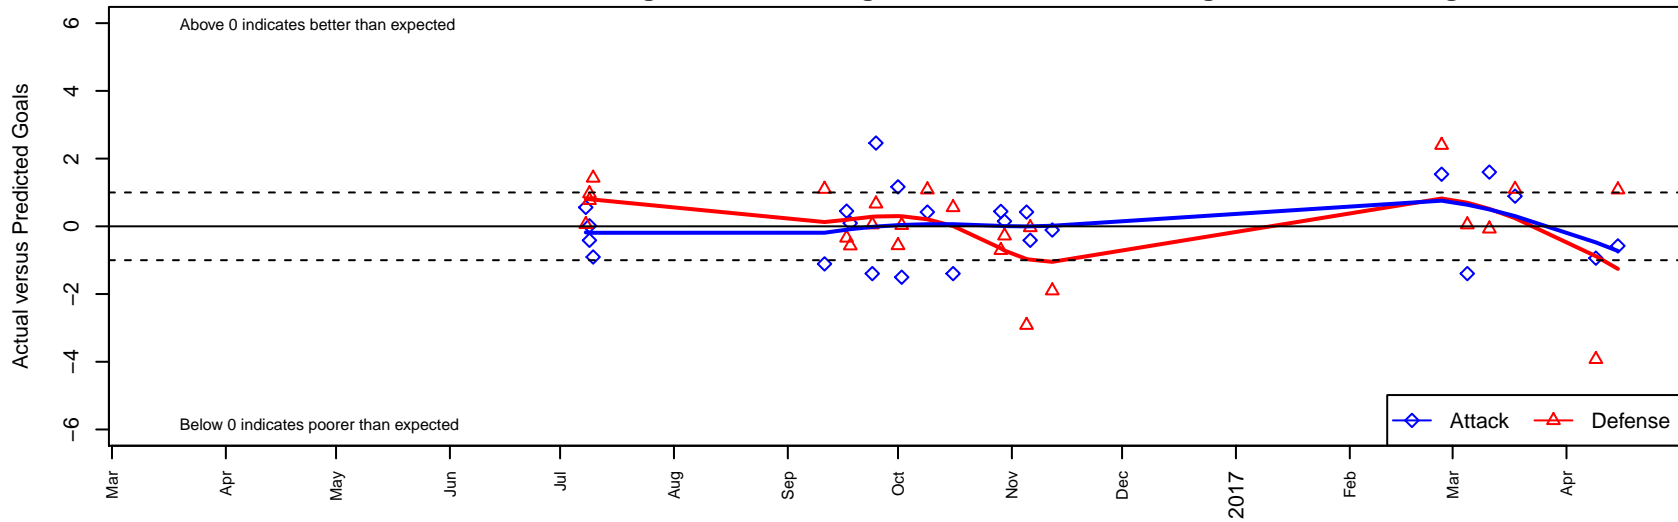

# LYS Fire Storm G05

, OR  
 G05 total strength=487  
 attack=0.43 defense=0.26  
 fall league = PTT G05 Div 2 Red  
 spr league = Spr OYS G05 Div 2 Red

alt names used:  
 LYS 05G Fire Storm  
 LYS FIRE STORM  
 LYS 05G Fire Storm  
 LYS 05G Fire Storm

Venues played:  
 2016 PCU Summer Classic U12 Bronze  
 2016 PTT G05 Division 2 Red  
 2016 OYS Founders Cup G05  
 2016 Spr OYS G05 Division 2 Red

**LYS Fire Storm G05**  
 Dots are actual minus expected GF (blue circles) and GA (red triangles).  
 Blue line is smoothed change in attack strength. Red is smoothed change in defense strength.

**attack and defense variance (black dot)  
relative to other teams  
and top 10 in region**

**attack and defense rating  
relative to others at age  
and all opponents in last 13 months**

**Performance relative to 13 month average**