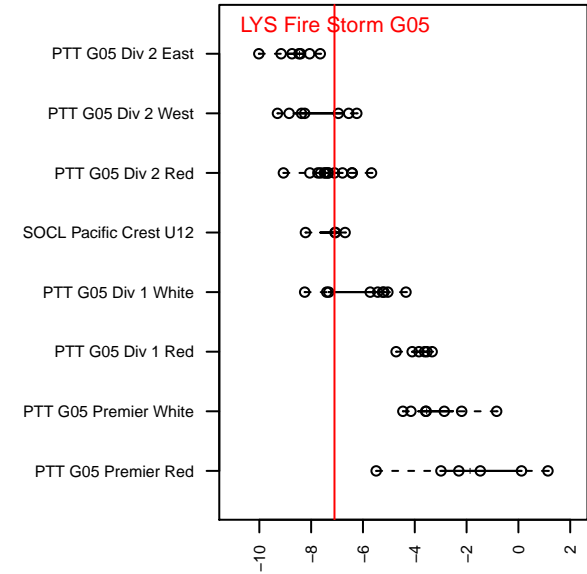

# LYS Fire Storm G05

, OR  
 G05 total strength=487  
 attack=0.43 defense=0.26  
 fall league = PTT G05 Div 2 Red  
 spr league = Spr OYS G05 Div 2 Red

alt names used:  
 LYS 05G Fire Storm  
 LYS FIRE STORM  
 LYS 05G Fire Storm  
 LYS 05G Fire Storm

Venues played:  
 2016 PCU Summer Classic U12 Bronze  
 2016 PTT G05 Division 2 Red  
 2016 OYS Founders Cup G05  
 2016 Spr OYS G05 Division 2 Red

**LYS Fire Storm G05**  
 Dots are actual minus expected GF (blue circles) and GA (red triangles).  
 Blue line is smoothed change in attack strength. Red is smoothed change in defense strength.

**attack and defense variance (black dot)  
relative to other teams  
and top 10 in region**

**attack and defense rating  
relative to others at age  
and all opponents in last 13 months**

**Performance relative to 13 month average**