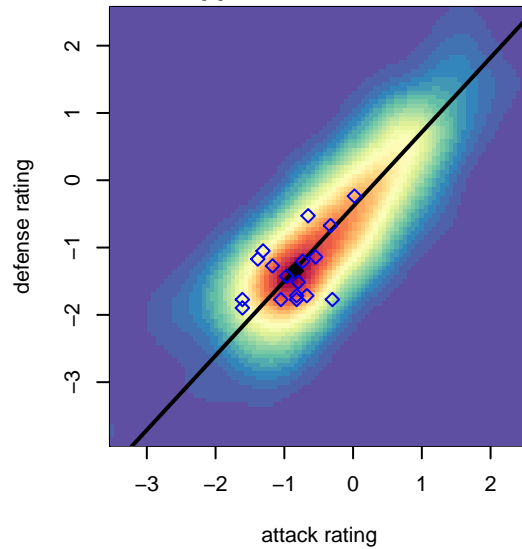

# LYS Fire Storm G05

, OR  
 G05 total strength=487  
 attack=0.43 defense=0.26  
 fall league = PTT G05 Div 2 Red  
 spr league = Spr OYS G05 Div 2 Red

alt names used:  
 LYS 05G Fire Storm  
 LYS FIRE STORM  
 LYS 05G Fire Storm  
 LYS 05G Fire Storm

Venues played:  
 2016 PCU Summer Classic U12 Bronze  
 2016 PTT G05 Division 2 Red  
 2016 OYS Founders Cup G05  
 2016 Spr OYS G05 Division 2 Red

**LYS Fire Storm G05**  
 Dots are actual minus expected GF (blue circles) and GA (red triangles).  
 Blue line is smoothed change in attack strength. Red is smoothed change in defense strength.

**attack and defense variance (black dot)  
relative to other teams  
and top 10 in region**

**attack and defense rating  
relative to others at age  
and all opponents in last 13 months**

**Performance relative to 13 month average**